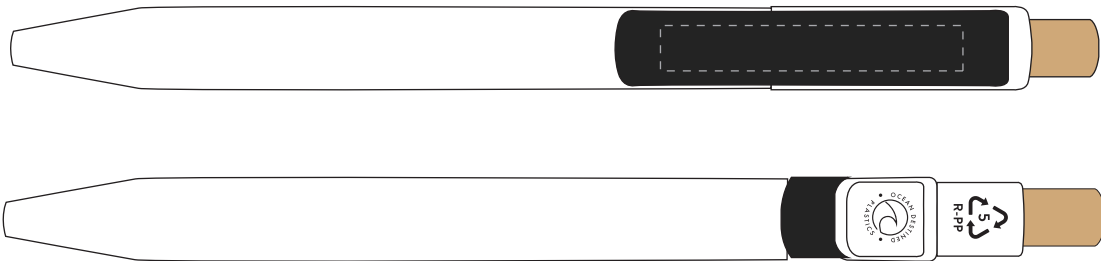

Your Ref:	Quantity:	Product Code: TPC000118
Our Ref:	Version: 1	Product Colour: BLACK

**PRINTING CONCERNS:****PRODUCT INFO:**

We stock this item in the following colours

**PANTONE REFERENCE(S)**

- Colour 1
- Colour 2

ARTWORK SCALE 100%

ARTWORK SCALE 100%

Max print area: 40mm x 6mm

Product Image for visualisation  
- colours may vary

**The dashed line is to demonstrate print area and will not appear on your printed item**